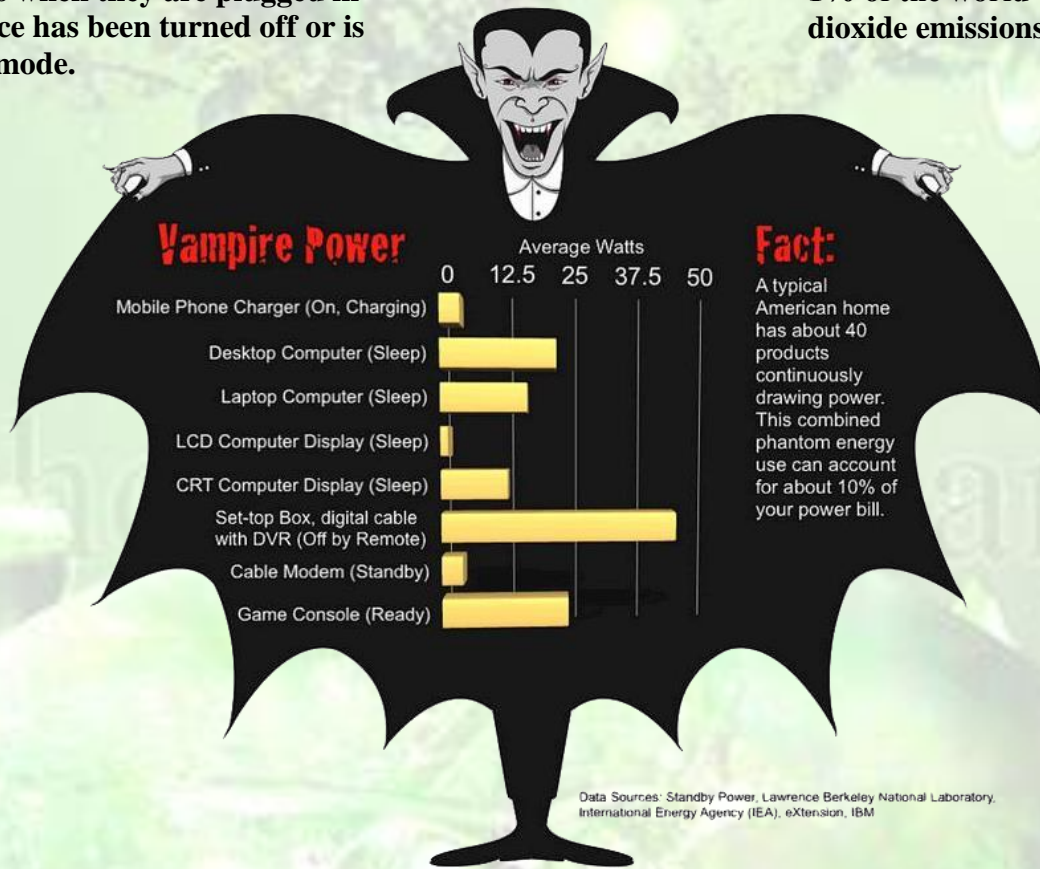

# PULL THE PLUG

ON VAMPIRE LOAD

<http://calplug.org/>

Vampire Load is the energy drawn from devices when they are plugged in but the device has been turned off or is on standby mode.

Vampire Load accounts for 1% of the world's carbon dioxide emissions.

To celebrate Earth Day 2015, CalPlug is challenging all Anteaters and Friends to Pull the Plug on Vampire Power. Join us in reducing the amount of wasted electricity to create a cleaner Earth. Start **UNPLUGGING!**